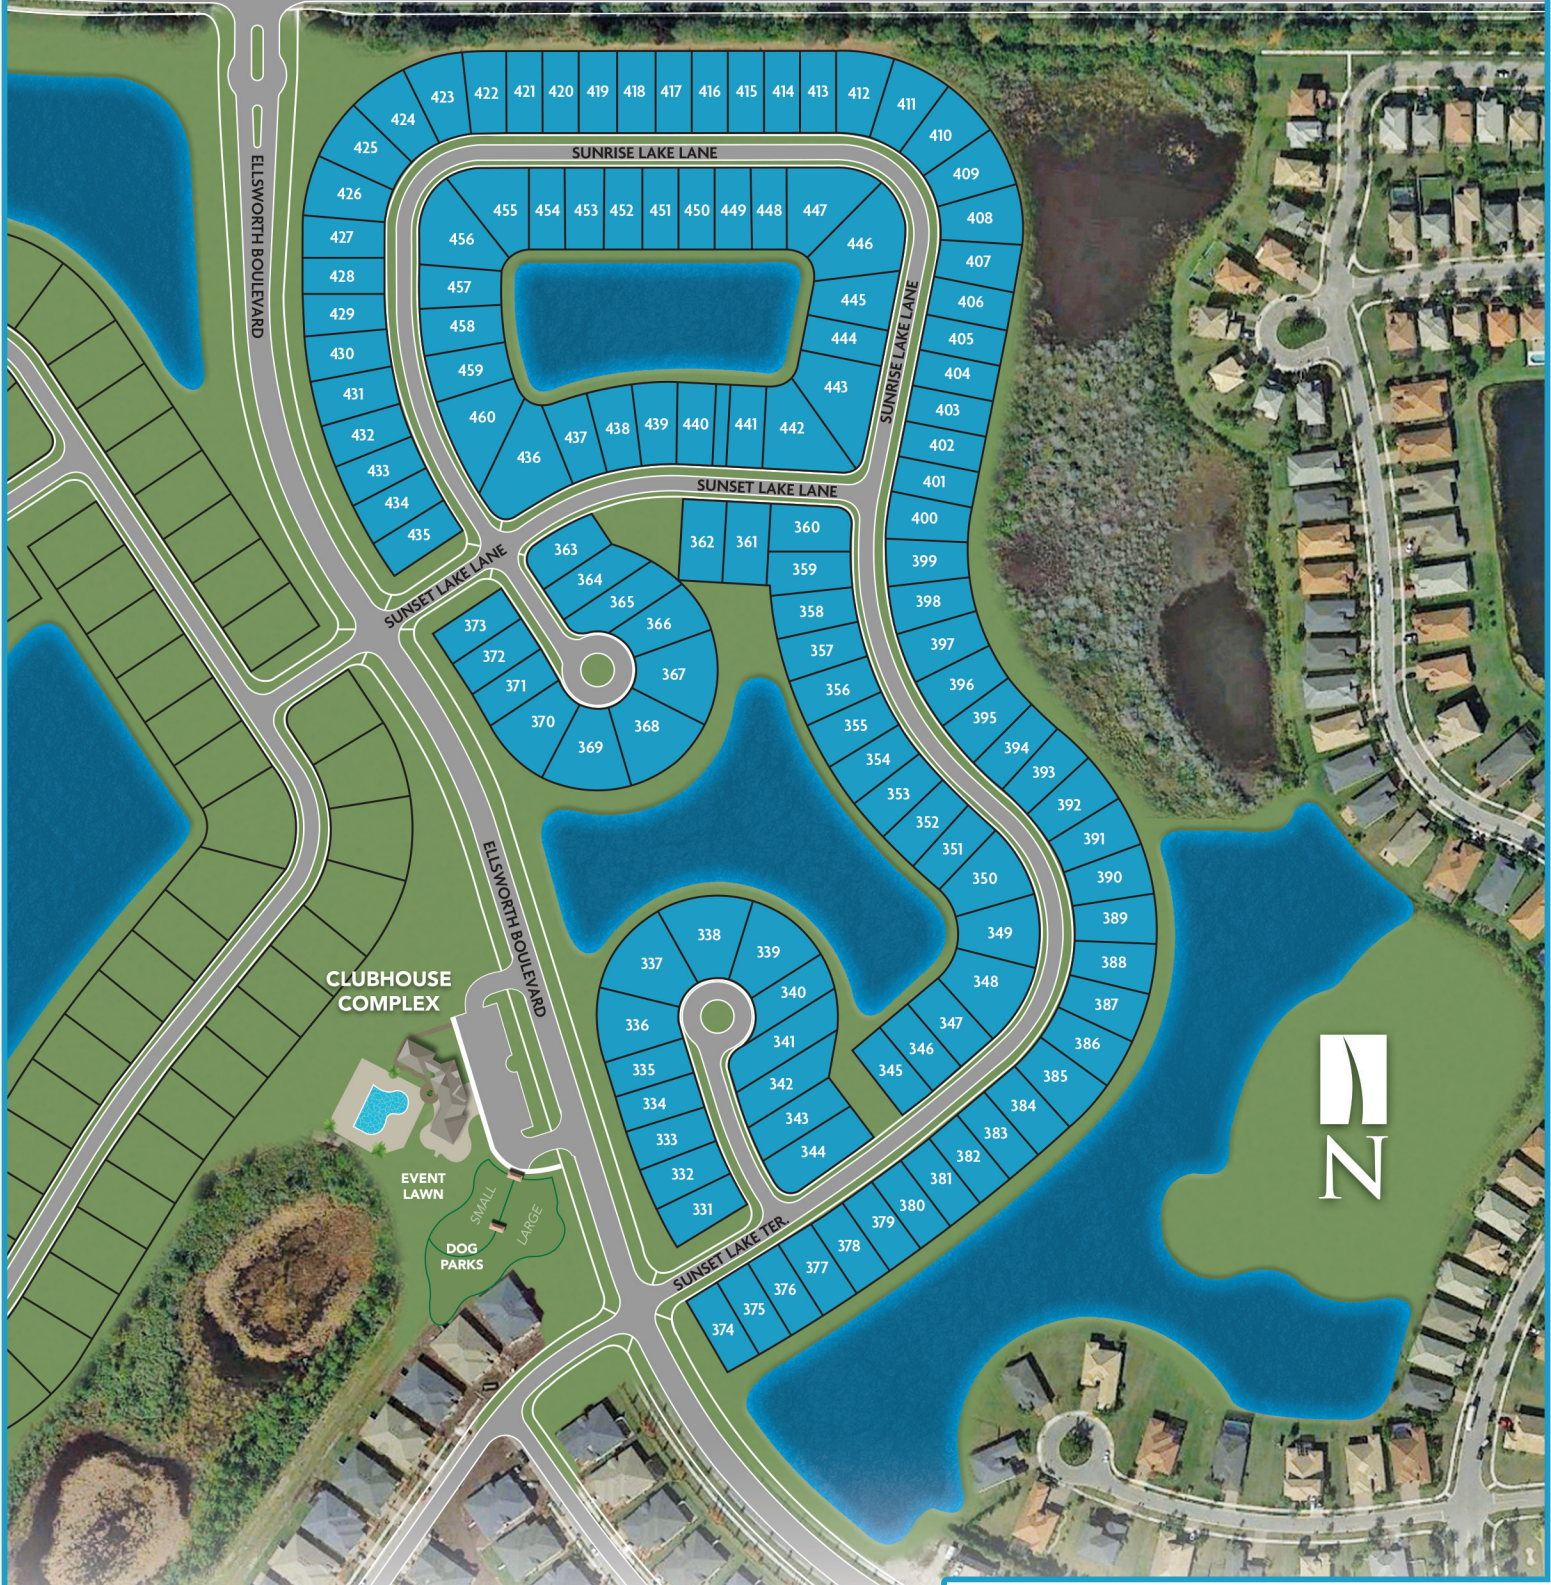

TRADITION-PARKWAY

GHO HOMES

A GREEN BRICK PARTNER

All dimensions, features, specifications and square footages are approximate and subject to change without notice. Maps, plans, landscaping and elevation renderings are artist's conceptions, are not to scale, and may not accurately depict the homes or lots as they are built.

LAKE PARK[®]

at TRADITION